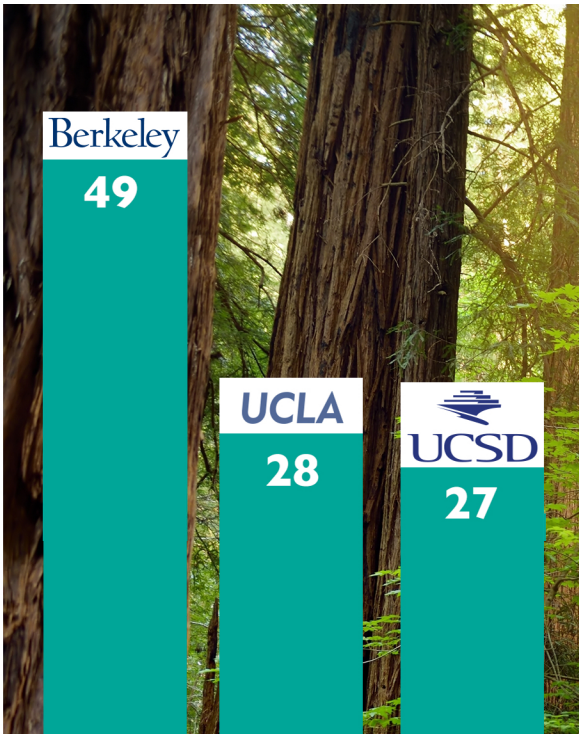

2025 International Student Transfer Data

194
Transfers

82.5% in California
17.5% outside of California

3.71
Average GPA

60% to UC's
16.5% to CSUs

UC Berkeley

Top 100 Best National Universities (in California)

- UC Berkeley**
- UCLA**
- UC San Diego**
- UC Davis**
- UC Irvine**
- UC Santa Barbara**
- UC Riverside**
- UC Santa Cruz**

(53% of total transfers)

Top 100 Best National Universities (outside of California)