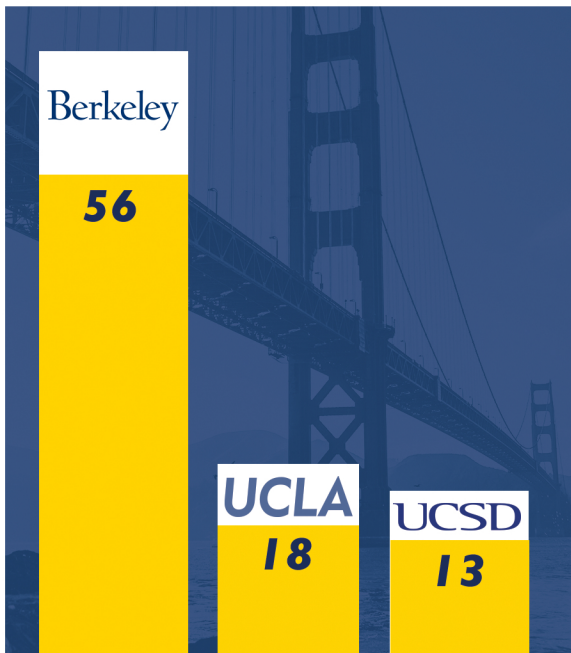

2022 International Student Transfers

Top 100 Best National Universities (in California)

- Loyola Marymount University
- University of California, Berkeley
- University of California, Davis
- University of California, Irvine
- University of California, Los Angeles (UCLA)
- University of California, Merced
- University of California, Riverside
- University of California, San Diego
- University of California, Santa Barbara
- University of California, Santa Cruz
- University of Southern California

Top 100 Best National Universities (outside of California)

- Arizona State University
- Baylor University
- Boston University
- Georgia Institute of Technology
- Indiana University
- Purdue University
- University of Illinois Urbana-Champaign
- University of Michigan
- University of Washington