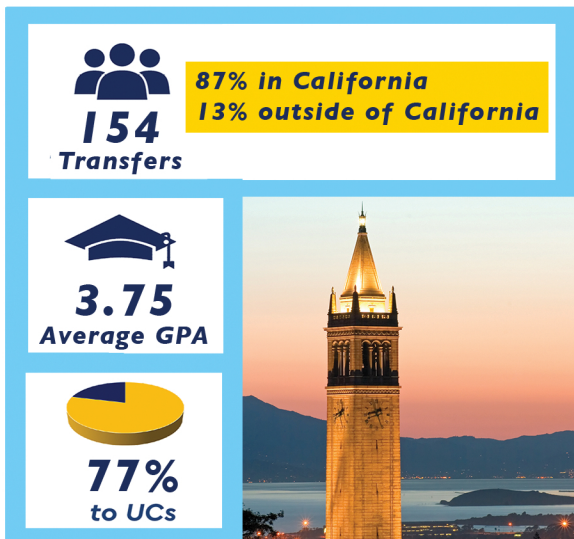

2022 International Student Transfers

Top 100 Best National Universities (in California)

- Loyola Marymount University
- University of California, Berkeley
- University of California, Davis
- University of California, Irvine
- University of California, Los Angeles (UCLA)
- University of California, Merced
- University of California, Riverside
- University of California, San Diego
- University of California, Santa Barbara
- University of California, Santa Cruz
- University of Southern California

Top 100 Best National Universities (outside of California)

- Arizona State University
- Baylor University
- Boston University
- Georgia Institute of Technology
- Indiana University
- Purdue University
- University of Illinois Urbana-Champaign
- University of Michigan
- University of Washington